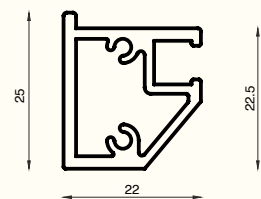

**MCP-06**  
Handle Profile  
Size : 2.8 mtr.  
Finish : Orange Grey,  
Olive Green

**MCP-07**  
Hinges Side Profile  
Size : 2.8 mtr.  
Finish : Orange Grey,  
Olive Green

**MCP-08**  
Top Bottom Profile  
Size : 3 mtr.  
Finish : Orange Grey,  
Olive Green

**MCP-09**  
Divider Profile  
Size : 3 mtr.  
Finish : Orange Grey,  
Olive Green

**FLEURON SERIES**

**MCPA-06**  
180° Pin Hinges

**SLEEK SPARK SHELF & HANGER SERIES**

**MCP-11**  
Shelf Frame Profile  
Size : 3 mtr.  
Finish : Orange Grey, Olive Green