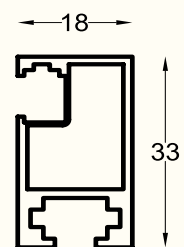

SPECTRUM SERIES

MCP-24
Cabinet Back Profile
Size : 3 mtr.
Finish : Orange Grey, Olive Green

Spectrum Series covers free standing as well as self standing version of full side glass design. The cabinet is made of aluminium alloy, and the glass door is more environmentally friendly and recyclable; at the same time, it is easy to maintain. Its premium profile finish with the combination of Sapizo Series doors & Slek spark LED shelf provides a minimalistic solution to your spaces.