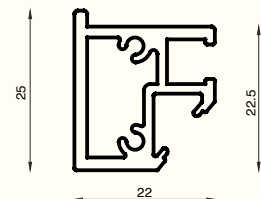

**MCP-06**  
Handle Profile  
Size : 2.8 mtr.  
Finish : Orange Grey,  
Olive Green

**MCP-07**  
Hinges Side Profile  
Size : 2.8 mtr.  
Finish : Orange Grey,  
Olive Green

**MCP-08**  
Top Bottom Profile  
Size : 3 mtr.  
Finish : Orange Grey,  
Olive Green

**MCP-09**  
Divider Profile  
Size : 3 mtr.  
Finish : Orange Grey,  
Olive Green

**FLEURON SERIES**

**MCPA-06**  
180° Pin Hinges

**SLEEK SPARK SHELF & HANGER SERIES**

**MCP-11**  
Shelf Frame Profile  
Size : 3 mtr.  
Finish : Orange Grey, Olive Green