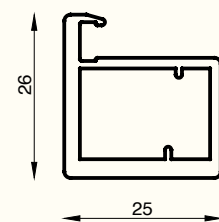

Minimalist style design is a kind of pursuit  
of perfect life attitude it is a concept of life in  
pursuit of taste

**SAPIZO SERIES**

**MCP-01**  
Frame Profile  
Size : 2.8 mtr.  
Finish : Orange Grey, Olive Green

**MCP-06**  
Handle Profile  
Size : 2.8 mtr.  
Finish : Orange Grey,  
Olive Green

**MCP-07**  
Hinges Side Profile  
Size : 2.8 mtr.  
Finish : Orange Grey,  
Olive Green

**MCP-08**  
Top Bottom Profile  
Size : 3 mtr.  
Finish : Orange Grey,  
Olive Green