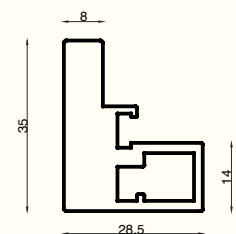

**MCP-06**  
Handle Profile  
Size : 2.8 mtr.  
Finish : Orange Grey,  
Olive Green

**MCP-07**  
Hinges Side Profile  
Size : 2.8 mtr.  
Finish : Orange Grey,  
Olive Green

**MCP-08**  
Top Bottom Profile  
Size : 3 mtr.  
Finish : Orange Grey,  
Olive Green