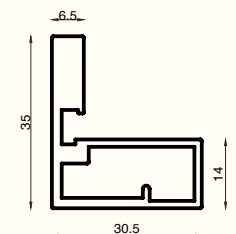

**MCP-06**  
Handle Profile  
Size : 2.8 mtr.  
Finish : Orange Grey,  
Olive Green

**MCP-07**  
Hinges Side Profile  
Size : 2.8 mtr.  
Finish : Orange Grey,  
Olive Green

**MCP-08**  
Top Bottom Profile  
Size : 3 mtr.  
Finish : Orange Grey,  
Olive Green