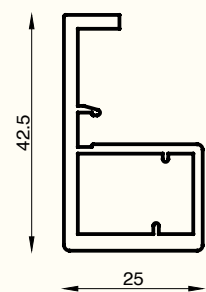

Minimalist style design is a kind of pursuit  
of perfect life attitude it is a concept of life in  
pursuit of taste

**SAPIZO SERIES**

**MCP-01**  
Frame Profile  
Size : 2.8 mtr.  
Finish : Orange Grey, Olive Green

**MCP-06**  
Handle Profile  
Size : 2.8 mtr.  
Finish : Orange Grey,  
Olive Green

**MCP-07**  
Hinges Side Profile  
Size : 2.8 mtr.  
Finish : Orange Grey,  
Olive Green

**MCP-08**  
Top Bottom Profile  
Size : 3 mtr.  
Finish : Orange Grey,  
Olive Green