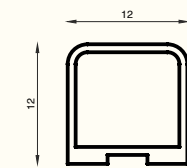

**MCP-06**  
Handle Profile  
Size : 2.8 mtr.  
Finish : Orange Grey,  
Olive Green

**MCP-07**  
Hinges Side Profile  
Size : 2.8 mtr.  
Finish : Orange Grey,  
Olive Green

**MCP-08**  
Top Bottom Profile  
Size : 3 mtr.  
Finish : Orange Grey,  
Olive Green

**MCP-09**  
Divider Profile  
Size : 3 mtr.  
Finish : Orange Grey,  
Olive Green

**FLEURON SERIES**

**MCPA-06**  
180° Pin Hinges

**SLEEK SPARK SHELF & HANGER SERIES**

**MCP-11**  
Shelf Frame Profile  
Size : 3 mtr.  
Finish : Orange Grey, Olive Green