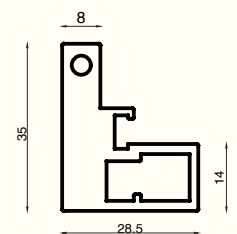

**MCP-06**  
Handle Profile  
Size : 2.8 mtr.  
Finish : Orange Grey,  
Olive Green

**MCP-07**  
Hinges Side Profile  
Size : 2.8 mtr.  
Finish : Orange Grey,  
Olive Green

**MCP-08**  
Top Bottom Profile  
Size : 3 mtr.  
Finish : Orange Grey,  
Olive Green